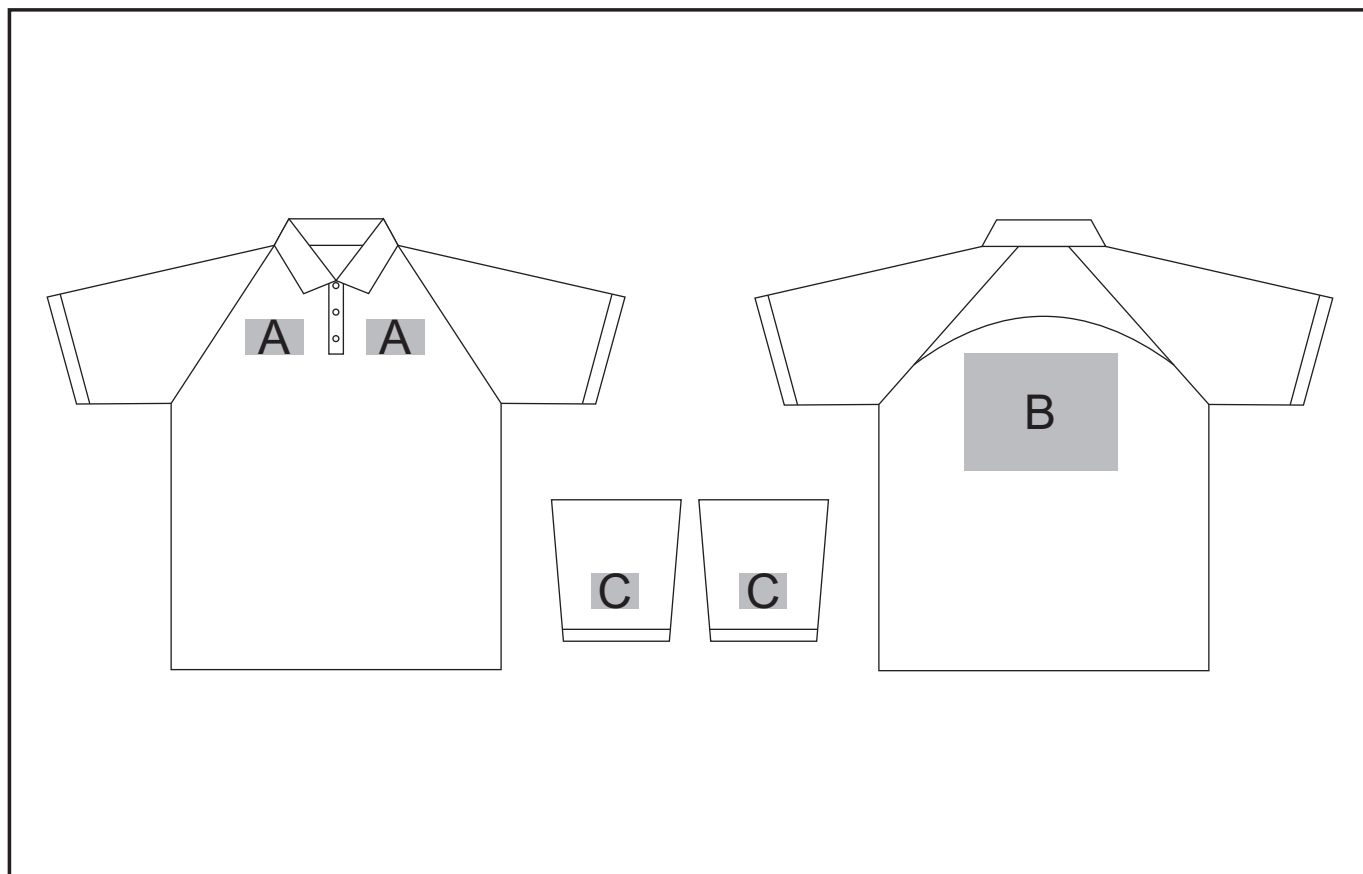

### Need to know:

- Includes 1-Position Embroidery **OR** 1-Position Digital Transfer **OR** 1-Position Deboss (setup fee applies)
- **EMB/DTC inclusive parameters:** Left/Right Chest = 100mm x 100mm **OR** Back = 8000mm<sup>2</sup>
- Cannot guarantee a 100% straight branding on any clothing item with check or stripe detail
- Debossing will be difficult to see over the dotted print

#### **Position A**

1. Embroidery (EMB) - 9 colours  
Size: 100mm diameter
2. Screen Print (SA) - 6 colours  
Size: 100mm wide x 60mm high
3. Deboss (BOS)  
Size: 100mm wide x 60mm high
4. Digital Transfer Clothing (DTC) - Full colour  
Size: 100mm wide x 100mm high

#### **Position B**

1. Embroidery (EMB) - 9 colours  
Size: 200mm wide x 200mm high
2. Screen Print (SA) - 6 colours  
Size: 260mm wide x 200mm high
3. Deboss (BOS)  
Size: 150mm wide x 60mm high
4. Digital Transfer Clothing (DTC) - Full colour  
Size: 210mm wide x 148mm high

#### **Position C**

1. Embroidery (EMB) - 9 colours  
Size: 50mm diameter
2. Screen Print (SA) - 6 colours  
Size: 60mm wide x 60mm high
3. Deboss (BOS)  
Size: 50mm wide x 30mm high
4. Digital Transfer Clothing (DTC) - Full colour  
Size: 50mm wide x 50mm high